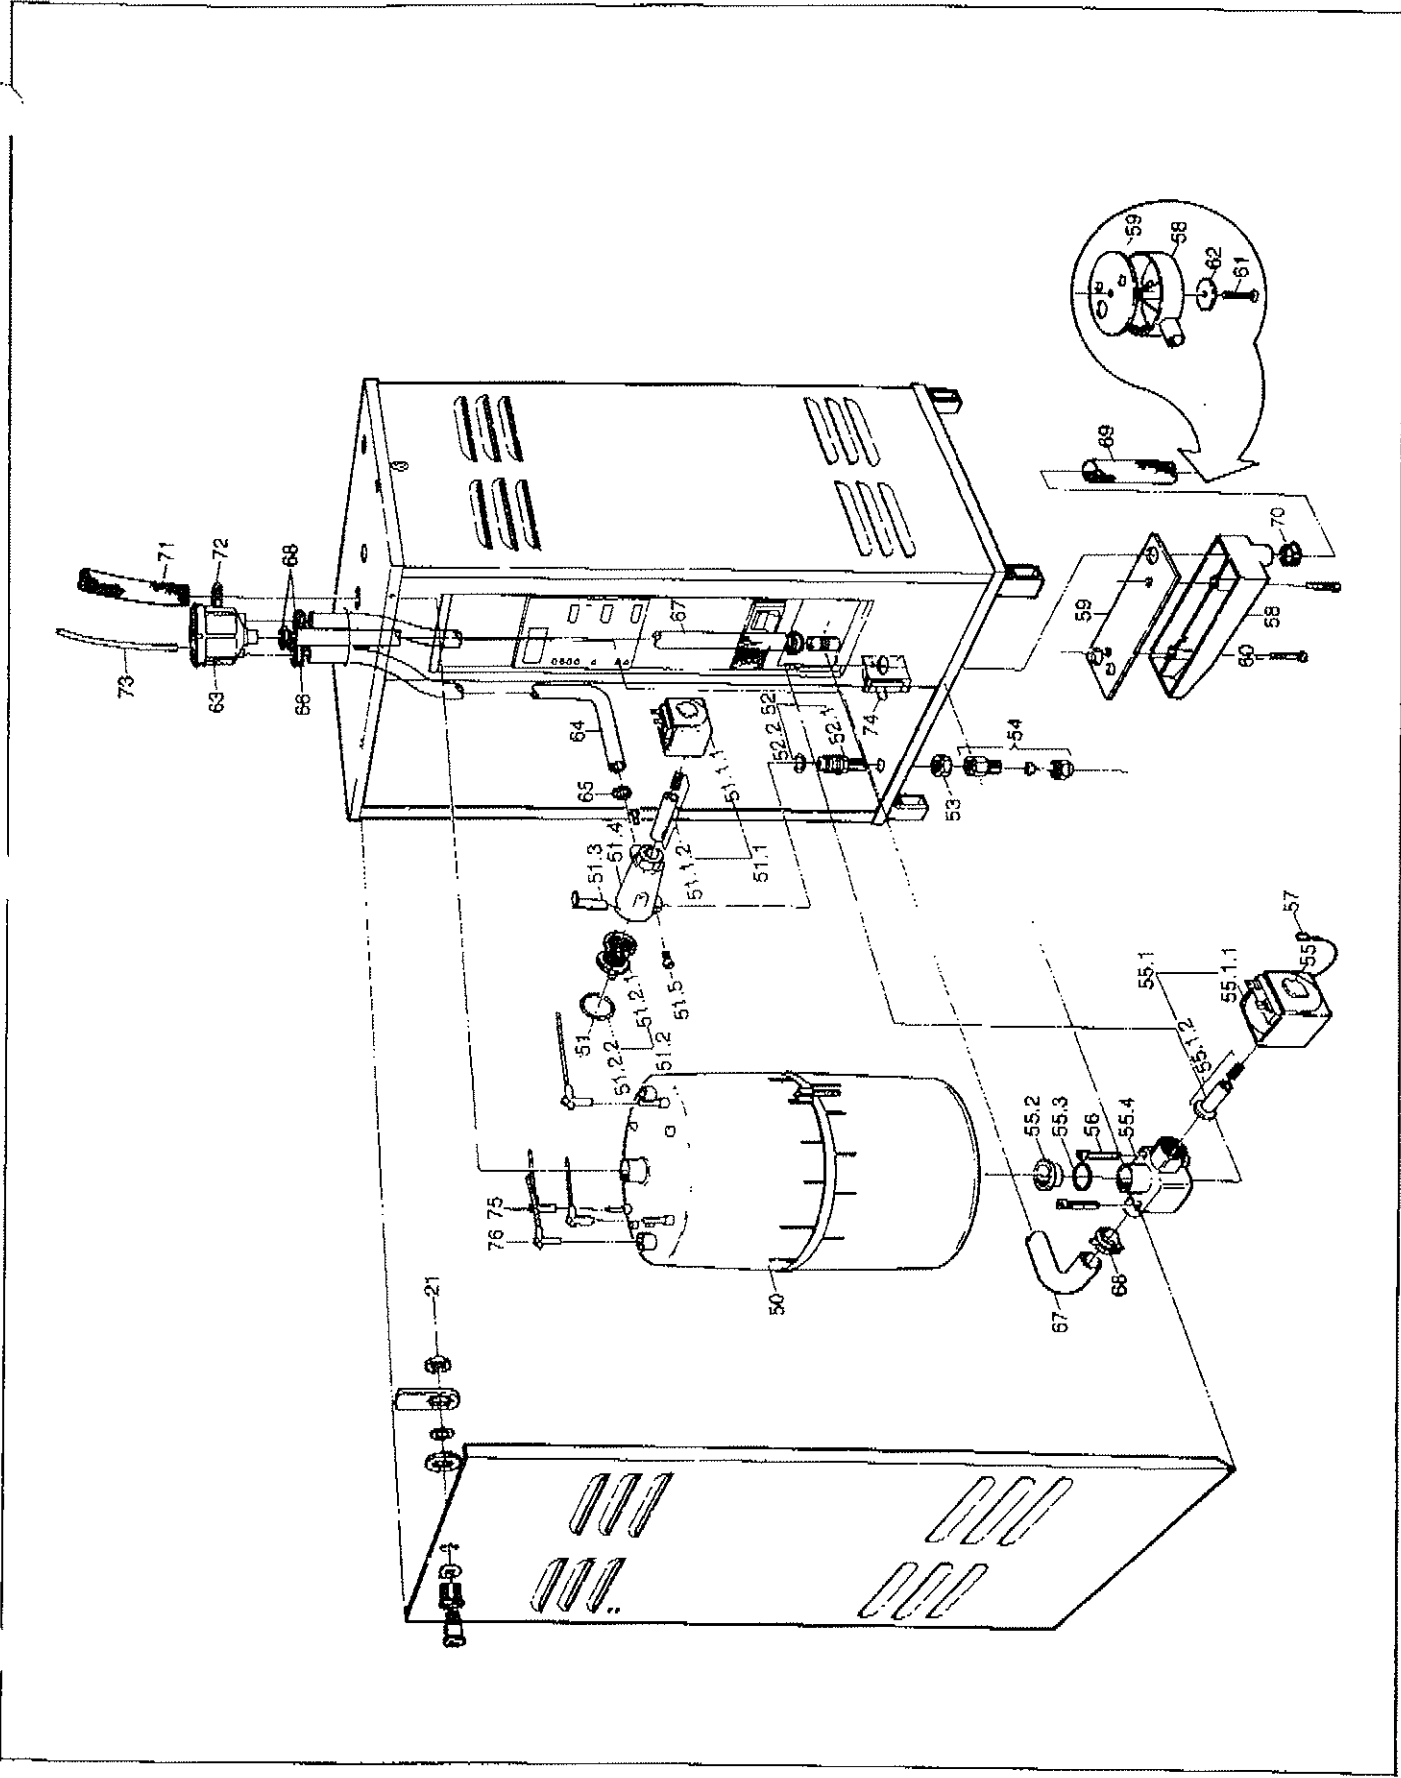

# ELECTRICAL

**PLUMBING**

POS. NO.	MODEL	DESCRIPTION	NORTEC PART NO.	MP400			MP500			MP600			MP700			MP800				
				208	220-240	380	416	440-480	550-600	208	220-240	380	416	440-480	550-600	208	220-240	380	416	440-480
55.2		Plastic Stuffing Block for Drain Valve	1321042	1	1	1	1	1	1	1	1	1	1	1	1	1	1	1	1	1
55.3		O-Ring for Drain Valve	1325014	1	1	1	1	1	1	1	1	1	1	1	1	1	1	1	1	1
55.4		Plastic Drain Valve Body - Sm. Port	1324042	1	1	1	1	1	1	1	1	1	1	1	1	1	1	1	1	1
		Plastic Drain Valve Body - Lg. Port	1324041	1	1	1	1	1	1	1	1	1	1	1	1	1	1	1	1	1
56		Mounting Screws for Drain Valve	1325051	2	2	2	2	2	2	2	2	2	2	2	2	2	2	2	2	2
57		Ground Wire for Drain Valve	1324200	1	1	1	1	1	1	1	1	1	1	1	1	1	1	1	1	1
58		Plastic Drain Canal - Rectangular	1321218	1	1	1	1	1	1	1	1	1	1	1	1	1	1	1	1	1
		Plastic Drain Canal - Round	1321216	1	1	1	1	1	1	1	1	1	1	1	1	1	1	1	1	1
59		Gasket for Drain Canal - Rectangular	1321220	1	1	1	1	1	1	1	1	1	1	1	1	1	1	1	1	1
		Gasket for Drain Canal - Round	1321217	1	1	1	1	1	1	1	1	1	1	1	1	1	1	1	1	1
60		Mounting Screws for Rect. Drain Canal	1325051	2	2	2	2	2	2	2	2	2	2	2	2	2	2	2	2	2
61		Mounting Screw for Round Drain Canal	1325064	2	2	2	2	2	2	2	2	2	2	2	2	2	2	2	2	2
62		Washer for Round Drain Canal	1325046	1	1	1	1	1	1	1	1	1	1	1	1	1	1	1	1	1
63		4-Piece Plastic Fill Cup Assy	1324504	1	1	1	1	1	1	1	1	1	1	1	1	1	1	1	1	1
64		Fill Hose for Fill Cup (Specify Length)	1328850	1	1	1	1	1	1	1	1	1	1	1	1	1	1	1	1	1
65		Screw Clamp for F/Cup Fill Hose	1325017	1	1	1	1	1	1	1	1	1	1	1	1	1	1	1	1	1
66		Squeeze Clamp for F/Cup Fill Hose	1325018	1	1	1	1	1	1	1	1	1	1	1	1	1	1	1	1	1
67		Drain Hose for Fill Cup (Specify Length)	1328860	2	2	2	2	2	2	2	2	2	2	2	2	2	2	2	2	2
68		Squeeze Clamp for F/Cup Drain Hose	1325019	4	4	4	4	4	4	4	4	4	4	4	4	4	4	4	4	4
69		External Drain Hose - Nom. 3/4" (1 Ft.)	1328810	1	1	1	1	1	1	1	1	1	1	1	1	1	1	1	1	1
70		Screw Clamp for External Drain Hose	1325007	2	2	2	2	2	2	2	2	2	2	2	2	2	2	2	2	2
71		Nominal 1/2" Steam Hose (Specify Length)	1328810	1	1	1	1	1	1	1	1	1	1	1	1	1	1	1	1	1
		Nominal 3/4" Steam Hose (Specify Length)	1328820	1	1	1	1	1	1	1	1	1	1	1	1	1	1	1	1	1
72		Nominal 1/2" Screw Clamp	1325007	2	2	2	2	2	2	2	2	2	2	2	2	2	2	2	2	2
		Nominal 3/4" Screw Clamp	1325009	2	2	2	2	2	2	2	2	2	2	2	2	2	2	2	2	2
73		Nom. 3/8" Condensate Hose (Specify Length)	1328840	1	1	1	1	1	1	1	1	1	1	1	1	1	1	1	1	1
74		24 V Door Interlock / Override Switch	1325081	1	1	1	1	1	1	1	1	1	1	1	1	1	1	1	1	1
75		Line Voltage Cylinder Plug - Red	1324911	1	1	1	1	1	1	1	1	1	1	1	1	1	1	1	1	1
		Line Voltage Cylinder Plug - Gray	1324912	1	1	1	1	1	1	1	1	1	1	1	1	1	1	1	1	1
		Line Voltage Cylinder Plug - Black	1324913	1	1	1	1	1	1	1	1	1	1	1	1	1	1	1	1	1
76		Line Voltage Cylinder Plug - Super White Sensor Cylinder Plug	1324047	1	1	1	1	1	1	1	1	1	1	1	1	1	1	1	1	1