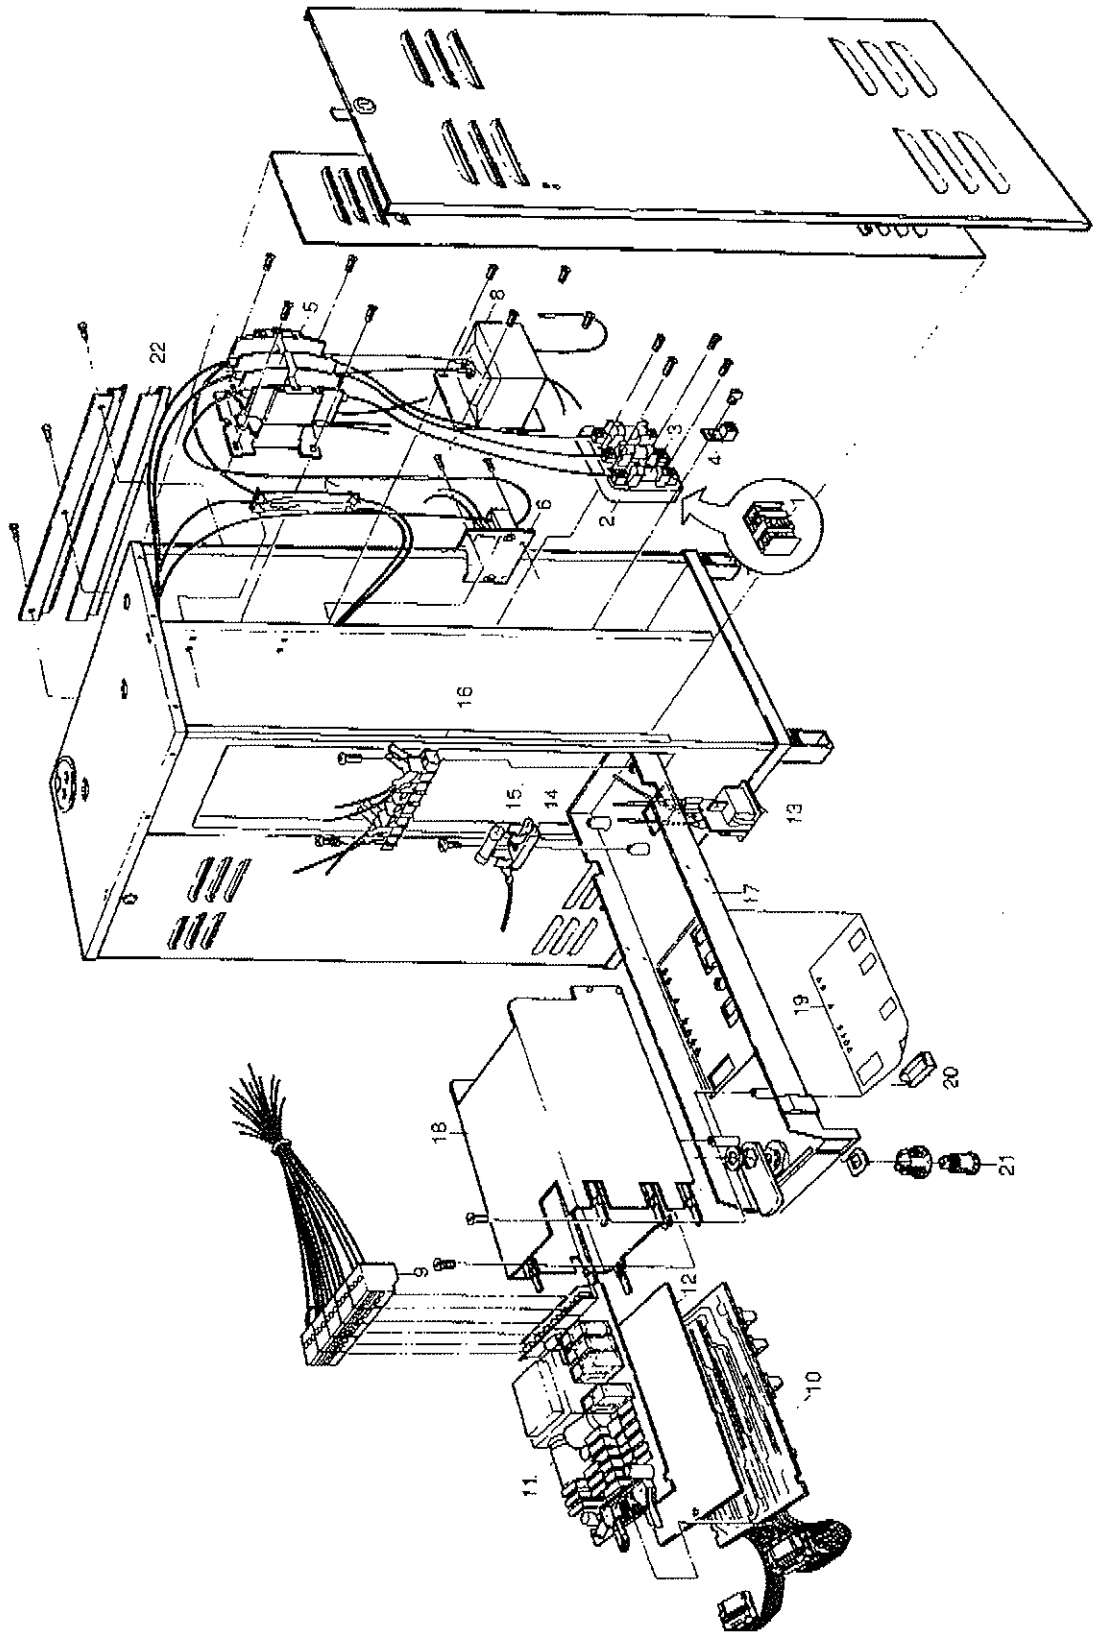

# ELECTRICAL

**PLUMBING**

POS. NO.	MODEL	DESCRIPTION	NORTEC PART NO.	MP400			MP500			MP600			MP700			MP800				
				208	220-240	380	416	440-480	550-600	208	220-240	380	416	440-480	550-600	208	220-240	380	416	440-480
55.2		Plastic Stuffing Block for Drain Valve	1321042	1	1	1	1	1	1	1	1	1	1	1	1	1	1	1	1	1
55.3		O-Ring for Drain Valve	1325014	1	1	1	1	1	1	1	1	1	1	1	1	1	1	1	1	1
55.4		Plastic Drain Valve Body - Sm. Port	1324042	1	1	1	1	1	1	1	1	1	1	1	1	1	1	1	1	1
		Plastic Drain Valve Body - Lg. Port	1324041	1	1	1	1	1	1	1	1	1	1	1	1	1	1	1	1	1
56		Mounting Screws for Drain Valve	1325051	2	2	2	2	2	2	2	2	2	2	2	2	2	2	2	2	2
57		Ground Wire for Drain Valve	1324200	1	1	1	1	1	1	1	1	1	1	1	1	1	1	1	1	1
58		Plastic Drain Canal - Rectangular	1321218	1	1	1	1	1	1	1	1	1	1	1	1	1	1	1	1	1
		Plastic Drain Canal - Round	1321216	1	1	1	1	1	1	1	1	1	1	1	1	1	1	1	1	1
59		Gasket for Drain Canal - Rectangular	1321220	1	1	1	1	1	1	1	1	1	1	1	1	1	1	1	1	1
		Gasket for Drain Canal - Round	1321217	1	1	1	1	1	1	1	1	1	1	1	1	1	1	1	1	1
60		Mounting Screws for Rect. Drain Canal	1325051	2	2	2	2	2	2	2	2	2	2	2	2	2	2	2	2	2
61		Mounting Screw for Round Drain Canal	1325064	2	2	2	2	2	2	2	2	2	2	2	2	2	2	2	2	2
62		Washer for Round Drain Canal	1325046	1	1	1	1	1	1	1	1	1	1	1	1	1	1	1	1	1
63		4-Piece Plastic Fill Cup Assy	1324504	1	1	1	1	1	1	1	1	1	1	1	1	1	1	1	1	1
64		Fill Hose for Fill Cup (Specify Length)	1328850	1	1	1	1	1	1	1	1	1	1	1	1	1	1	1	1	1
65		Screw Clamp for F/Cup Fill Hose	1325017	1	1	1	1	1	1	1	1	1	1	1	1	1	1	1	1	1
66		Squeeze Clamp for F/Cup Fill Hose	1325018	1	1	1	1	1	1	1	1	1	1	1	1	1	1	1	1	1
67		Drain Hose for Fill Cup (Specify Length)	1328860	2	2	2	2	2	2	2	2	2	2	2	2	2	2	2	2	2
68		Squeeze Clamp for F/Cup Drain Hose	1325019	4	4	4	4	4	4	4	4	4	4	4	4	4	4	4	4	4
69		External Drain Hose - Nom. 3/4" (1 Ft.)	1328810	1	1	1	1	1	1	1	1	1	1	1	1	1	1	1	1	1
70		Screw Clamp for External Drain Hose	1325007	2	2	2	2	2	2	2	2	2	2	2	2	2	2	2	2	2
71		Nominal 1/2" Steam Hose (Specify Length)	1328810	1	1	1	1	1	1	1	1	1	1	1	1	1	1	1	1	1
		Nominal 3/4" Steam Hose (Specify Length)	1328820	1	1	1	1	1	1	1	1	1	1	1	1	1	1	1	1	1
72		Nominal 1/2" Screw Clamp	1325007	2	2	2	2	2	2	2	2	2	2	2	2	2	2	2	2	2
		Nominal 3/4" Screw Clamp	1325009	2	2	2	2	2	2	2	2	2	2	2	2	2	2	2	2	2
73		Nom. 3/8" Condensate Hose (Specify Length)	1328840	1	1	1	1	1	1	1	1	1	1	1	1	1	1	1	1	1
74		24 V Door Interlock / Override Switch	1325081	1	1	1	1	1	1	1	1	1	1	1	1	1	1	1	1	1
75		Line Voltage Cylinder Plug - Red	1324911	1	1	1	1	1	1	1	1	1	1	1	1	1	1	1	1	1
		Line Voltage Cylinder Plug - Gray	1324912	1	1	1	1	1	1	1	1	1	1	1	1	1	1	1	1	1
		Line Voltage Cylinder Plug - Black	1324913	1	1	1	1	1	1	1	1	1	1	1	1	1	1	1	1	1
76		Line Voltage Cylinder Plug - Super White Sensor Cylinder Plug	1324047	1	1	1	1	1	1	1	1	1	1	1	1	1	1	1	1	1