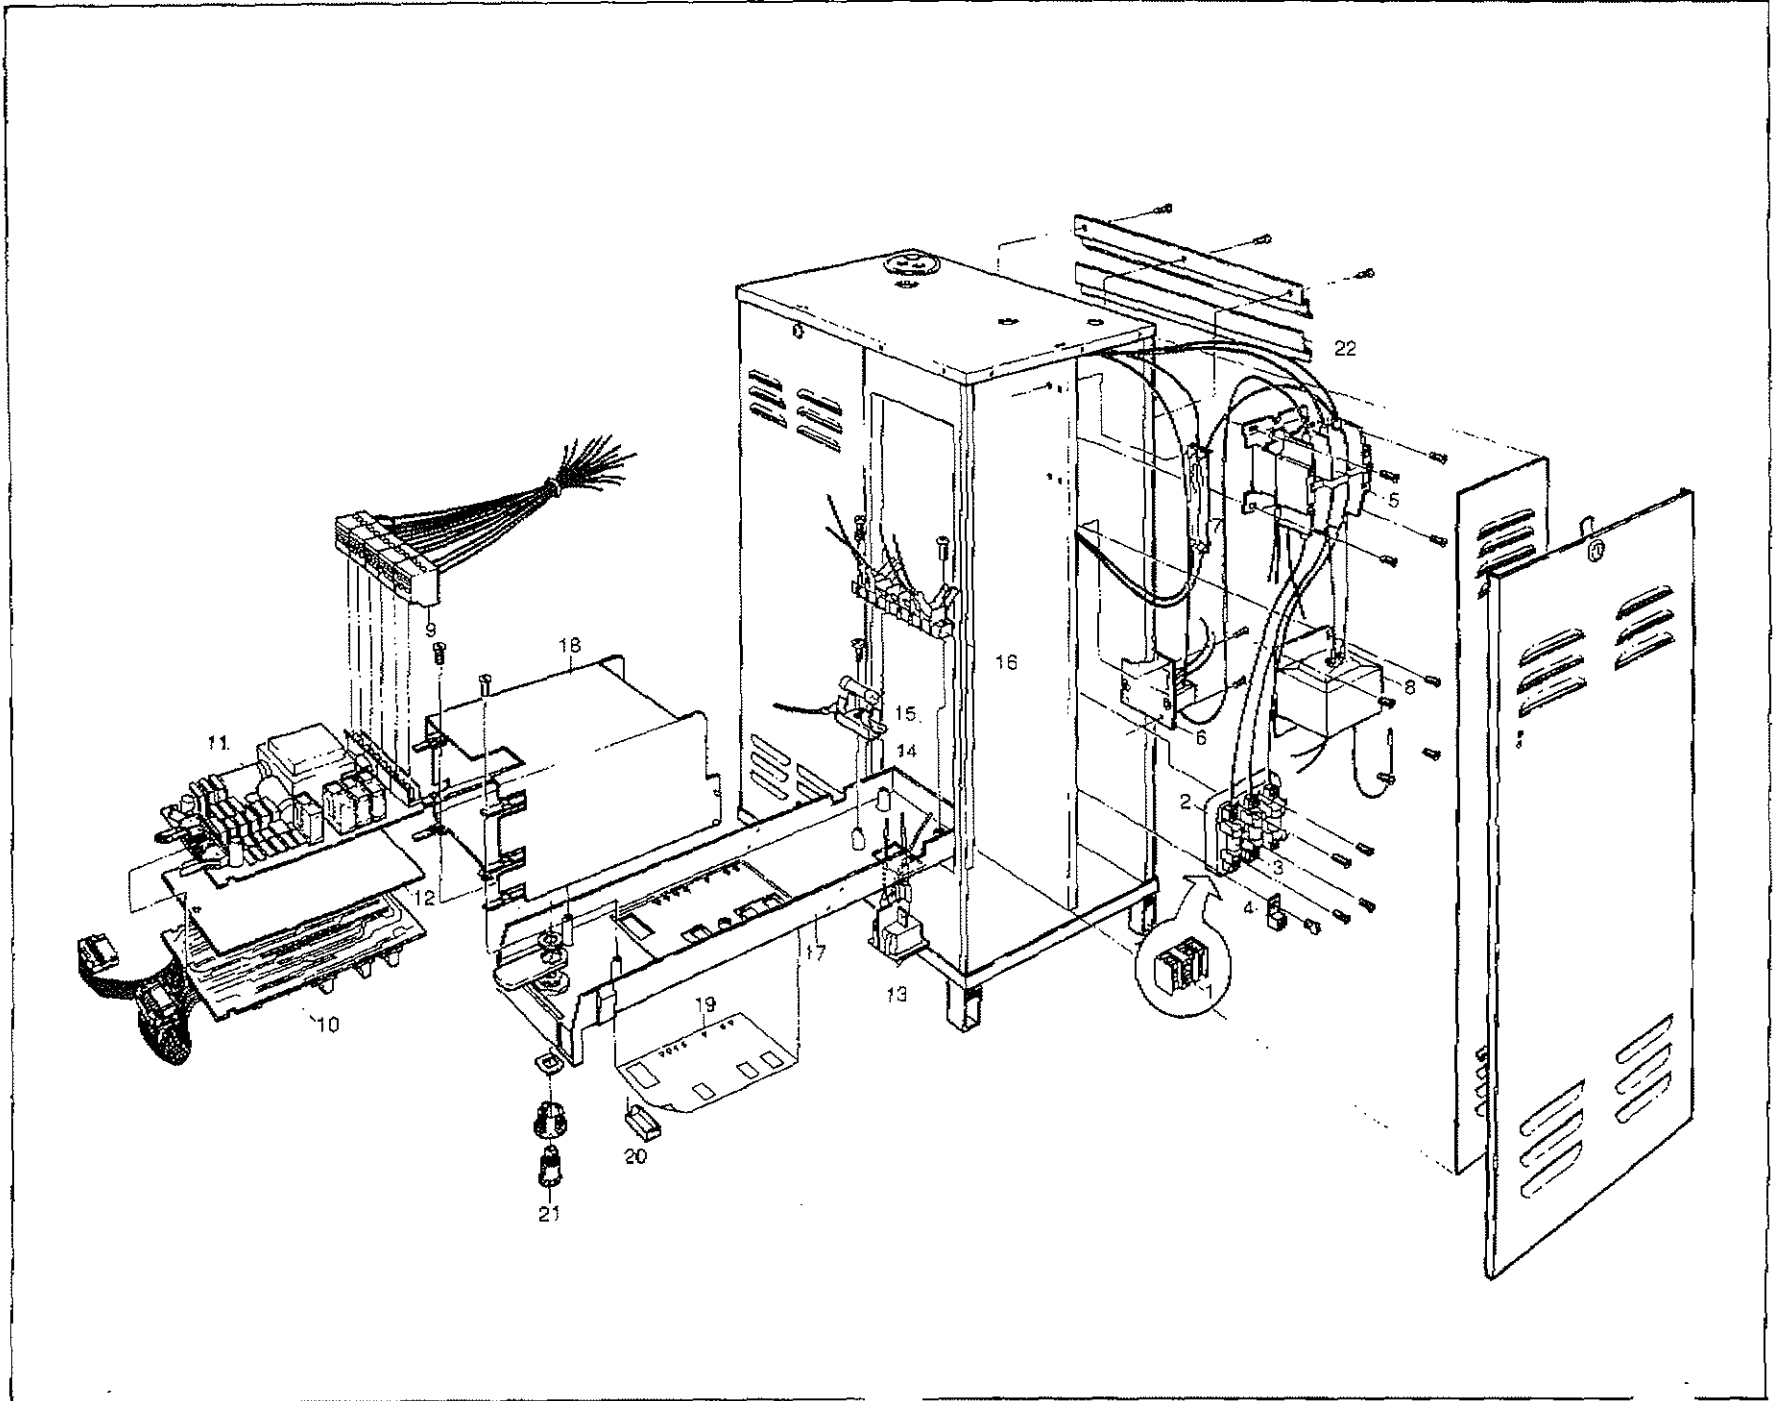

# ELECTRICAL

**PLUMBING**

POS. NO.	MODEL DESCRIPTION	NORTEC PART NO.	MP400				MP500				MP600				MP700				MP800						
			VOLTAGE				VOLTAGE				VOLTAGE				VOLTAGE				VOLTAGE						
			208	220-240	380	416	440-480	550-600	208	220-240	380	416	440-480	550-600	208	220-240	380	416	440-480	550-600	208	220-240	380	416	440-480
55.2	Plastic Stuffing Block for Drain Valve	1321042	1	1	1	1	1	1	1	1	1	1	1	1	1	1	1	1	1	1	1	1	1	1	1
55.3	O-Ring for Drain Valve	1325014	1	1	1	1	1	1	1	1	1	1	1	1	1	1	1	1	1	1	1	1	1	1	1
55.4	Plastic Drain Valve Body - Sm. Port	1324042	1	1	1	1	1	1	1	1	1	1	1	1	1	1	1	1	1	1	1	1	1	1	1
	Plastic Drain Valve Body - Lg. Port	1324041																							
56	Mounting Screws for Drain Valve	1325051	2	2	2	2	2	2	2	2	2	2	2	2	2	2	2	2	2	2	2	2	2	2	2
57	Ground Wire for Drain Valve	1324200	1	1	1	1	1	1	1	1	1	1	1	1	1	1	1	1	1	1	1	1	1	1	1
58	Plastic Drain Canal - Rectangular	1321218	1	1	1	1	1	1	1	1	1	1	1	1	1	1	1	1	1	1	1	1	1	1	1
	Plastic Drain Canal - Round	1321216																							
59	Gasket for Drain Canal - Rectangular	1321220	1	1	1	1	1	1	1	1	1	1	1	1	1	1	1	1	1	1	1	1	1	1	1
	Gasket for Drain Canal - Round	1321217																							
60	Mounting Screws for Rect. Drain Canal	1325051	2	2	2	2	2	2	2	2	2	2	2	2	2	2	2	2	2	2	2	2	2	2	2
61	Mounting Screw for Round Drain Canal	1325064																							
62	Washer for Round Drain Canal	1325046																							
63	4-Piece Plastic Fill Cup Ass'y	1324504	1	1	1	1	1	1	1	1	1	1	1	1	1	1	1	1	1	1	1	1	1	1	1
64	Fill Hose for Fill Cup (Specify Length)	1328850	1	1	1	1	1	1	1	1	1	1	1	1	1	1	1	1	1	1	1	1	1	1	1
65	Screw Clamp for F/Cup Fill Hose	1325017	1	1	1	1	1	1	1	1	1	1	1	1	1	1	1	1	1	1	1	1	1	1	1
66	Squeeze Clamp for F/Cup Fill Hose	1325018	1	1	1	1	1	1	1	1	1	1	1	1	1	1	1	1	1	1	1	1	1	1	1
67	Drain Hose for Fill Cup (Specify Length)	1328860	2	2	2	2	2	2	2	2	2	2	2	2	2	2	2	2	2	2	2	2	2	2	2
68	Squeeze Clamp for F/Cup Drain Hose	1325019	4	4	4	4	4	4	4	4	4	4	4	4	4	4	4	4	4	4	4	4	4	4	4
69	External Drain Hose - Nom. 3/4" (1 Ft.)	1328810	1	1	1	1	1	1	1	1	1	1	1	1	1	1	1	1	1	1	1	1	1	1	1
70	Screw Clamp for External Drain Hose	1325007	2	2	2	2	2	2	2	2	2	2	2	2	2	2	2	2	2	2	2	2	2	2	2
71	Nominal 3/4" Steam Hose (Specify Length)	1328810	1	1	1	1	1	1	1	1	1	1	1	1	1	1	1	1	1	1	1	1	1	1	1
	Nominal 1 1/2" Steam Hose (Specify Length)	1328820																							
72	Nominal 3/4" Screw Clamp	1325007	2	2	2	2	2	2	2	2	2	2	2	2	2	2	2	2	2	2	2	2	2	2	2
	Nominal 1 1/2" Screw Clamp	1325009																							
73	Nom. 3/8" Condensate Hose (Specify Length)	1328840	1	1	1	1	1	1	1	1	1	1	1	1	1	1	1	1	1	1	1	1	1	1	1
74	24 V Door Interlock / Override Switch	1323091	1	1	1	1	1	1	1	1	1	1	1	1	1	1	1	1	1	1	1	1	1	1	1
75	Line Voltage Cylinder Plug - Red	1324911	1	1	1	1	1	1	1	1	1	1	1	1	1	1	1	1	1	1	1	1	1	1	1
	Line Voltage Cylinder Plug - Gray	1324912																							
	Line Voltage Cylinder Plug - Black	1324913																							
	Line Voltage Cylinder Plug - Super White Sensor Cylinder Plug	Consult Factory 1324047	1	1	1	1	1	1	1	1	1	1	1	1	1	1	1	1	1	1	1	1	1	1	1