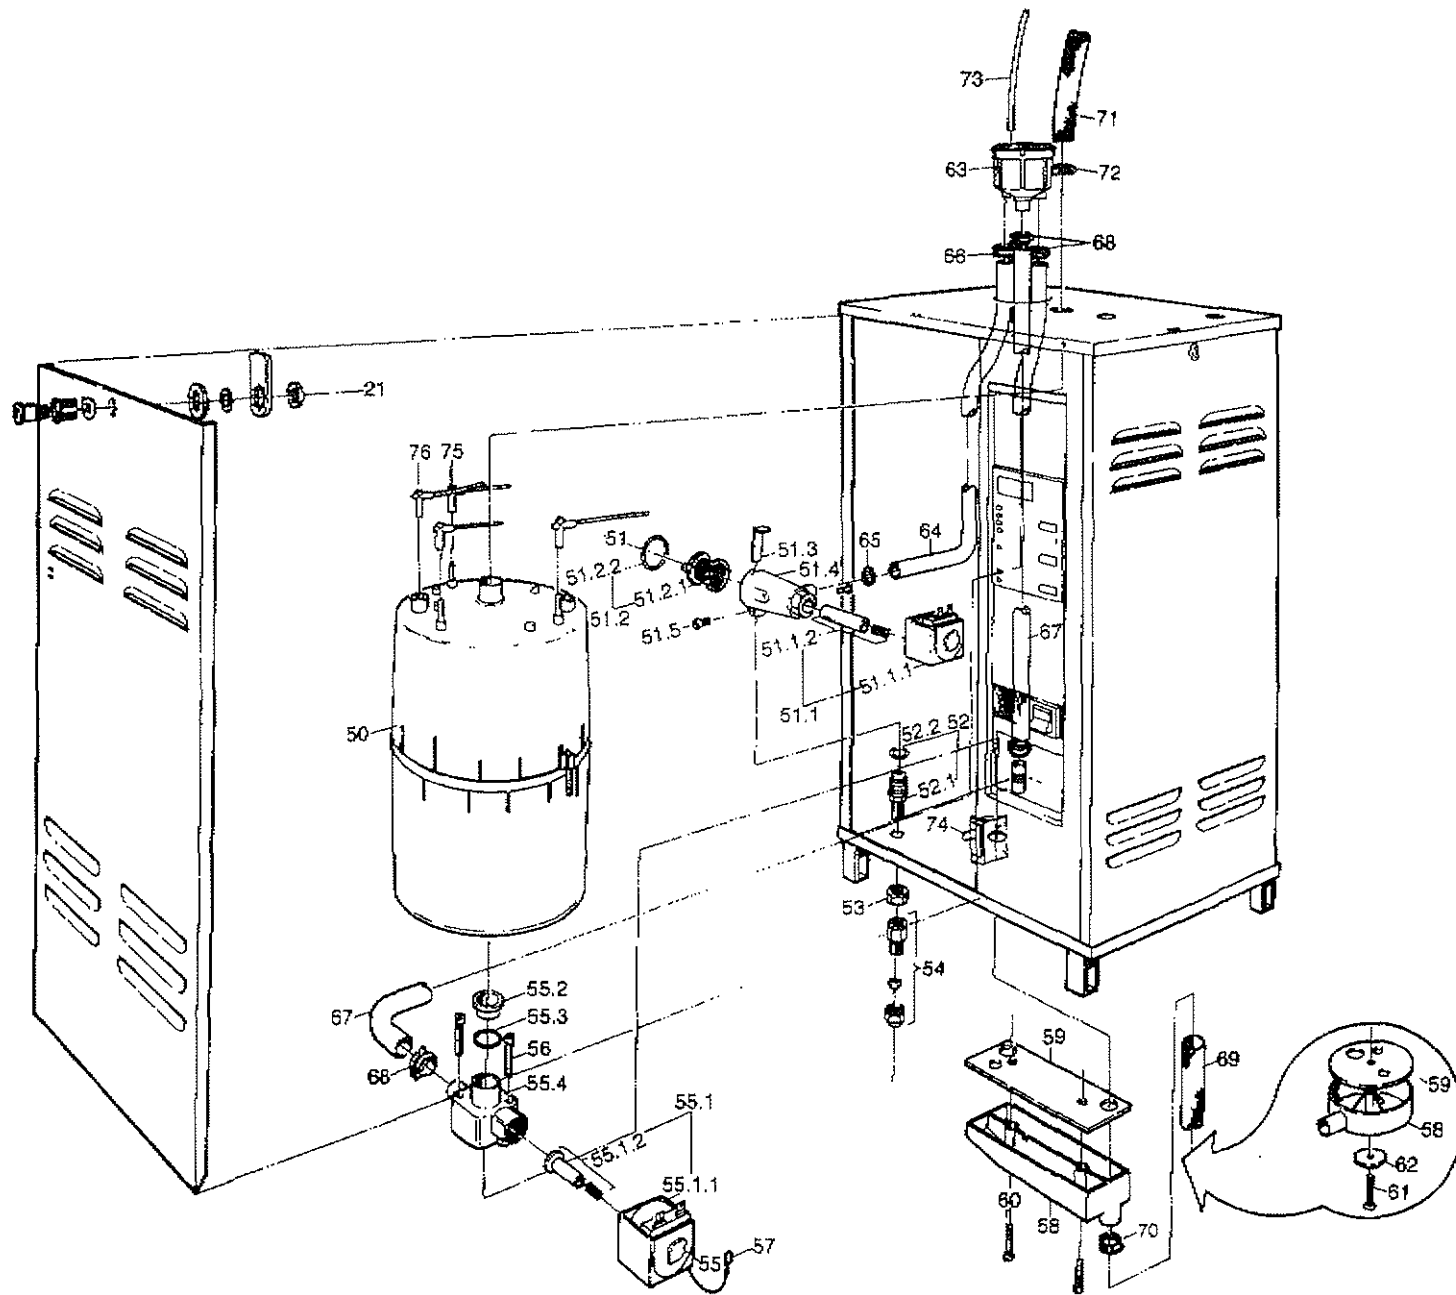

# ELECTRICAL

**PLUMBING**

POS. NO.	MODEL DESCRIPTION	NORTEC PART NO.	MP400				MP500				MP600				MP700				MP800						
			VOLTAGE				VOLTAGE				VOLTAGE				VOLTAGE				VOLTAGE						
			208	220-240	380	416	440-480	550-600	208	220-240	380	416	440-480	550-600	208	220-240	380	416	440-480	550-600	208	220-240	380	416	440-480
55.2	Plastic Stuffing Block for Drain Valve	1321042	1	1	1	1	1	1	1	1	1	1	1	1	1	1	1	1	1	1	1	1	1	1	1
55.3	O-Ring for Drain Valve	1325014	1	1	1	1	1	1	1	1	1	1	1	1	1	1	1	1	1	1	1	1	1	1	1
55.4	Plastic Drain Valve Body - Sm. Port	1324042	1	1	1	1	1	1	1	1	1	1	1	1	1	1	1	1	1	1	1	1	1	1	1
	Plastic Drain Valve Body - Lg. Port	1324041																							
56	Mounting Screws for Drain Valve	1325051	2	2	2	2	2	2	2	2	2	2	2	2	2	2	2	2	2	2	2	2	2	2	2
57	Ground Wire for Drain Valve	1324200	1	1	1	1	1	1	1	1	1	1	1	1	1	1	1	1	1	1	1	1	1	1	1
58	Plastic Drain Canal - Rectangular	1321218	1	1	1	1	1	1	1	1	1	1	1	1	1	1	1	1	1	1	1	1	1	1	1
	Plastic Drain Canal - Round	1321216																							
59	Gasket for Drain Canal - Rectangular	1321220	1	1	1	1	1	1	1	1	1	1	1	1	1	1	1	1	1	1	1	1	1	1	1
	Gasket for Drain Canal - Round	1321217																							
60	Mounting Screws for Rect. Drain Canal	1325051	2	2	2	2	2	2	2	2	2	2	2	2	2	2	2	2	2	2	2	2	2	2	2
61	Mounting Screw for Round Drain Canal	1325064																							
62	Washer for Round Drain Canal	1325046																							
63	4-Piece Plastic Fill Cup Ass'y	1324504	1	1	1	1	1	1	1	1	1	1	1	1	1	1	1	1	1	1	1	1	1	1	1
64	Fill Hose for Fill Cup (Specify Length)	1328850	1	1	1	1	1	1	1	1	1	1	1	1	1	1	1	1	1	1	1	1	1	1	1
65	Screw Clamp for F/Cup Fill Hose	1325017	1	1	1	1	1	1	1	1	1	1	1	1	1	1	1	1	1	1	1	1	1	1	1
66	Squeeze Clamp for F/Cup Fill Hose	1325018	1	1	1	1	1	1	1	1	1	1	1	1	1	1	1	1	1	1	1	1	1	1	1
67	Drain Hose for Fill Cup (Specify Length)	1328860	2	2	2	2	2	2	2	2	2	2	2	2	2	2	2	2	2	2	2	2	2	2	2
68	Squeeze Clamp for F/Cup Drain Hose	1325019	4	4	4	4	4	4	4	4	4	4	4	4	4	4	4	4	4	4	4	4	4	4	4
69	External Drain Hose - Nom. 3/4" (1 Ft.)	1328810	1	1	1	1	1	1	1	1	1	1	1	1	1	1	1	1	1	1	1	1	1	1	1
70	Screw Clamp for External Drain Hose	1325007	2	2	2	2	2	2	2	2	2	2	2	2	2	2	2	2	2	2	2	2	2	2	2
71	Nominal 3/4" Steam Hose (Specify Length)	1328810	1	1	1	1	1	1	1	1	1	1	1	1	1	1	1	1	1	1	1	1	1	1	1
	Nominal 1 1/2" Steam Hose (Specify Length)	1328820																							
72	Nominal 3/4" Screw Clamp	1325007	2	2	2	2	2	2	2	2	2	2	2	2	2	2	2	2	2	2	2	2	2	2	2
	Nominal 1 1/2" Screw Clamp	1325009																							
73	Nom. 3/8" Condensate Hose (Specify Length)	1328840	1	1	1	1	1	1	1	1	1	1	1	1	1	1	1	1	1	1	1	1	1	1	1
74	24 V Door Interlock / Override Switch	1323091	1	1	1	1	1	1	1	1	1	1	1	1	1	1	1	1	1	1	1	1	1	1	1
75	Line Voltage Cylinder Plug - Red	1324911	1	1	1	1	1	1	1	1	1	1	1	1	1	1	1	1	1	1	1	1	1	1	1
	Line Voltage Cylinder Plug - Gray	1324912																							
	Line Voltage Cylinder Plug - Black	1324913																							
	Line Voltage Cylinder Plug - Super White Sensor Cylinder Plug	Consult Factory 1324047	1	1	1	1	1	1	1	1	1	1	1	1	1	1	1	1	1	1	1	1	1	1	1