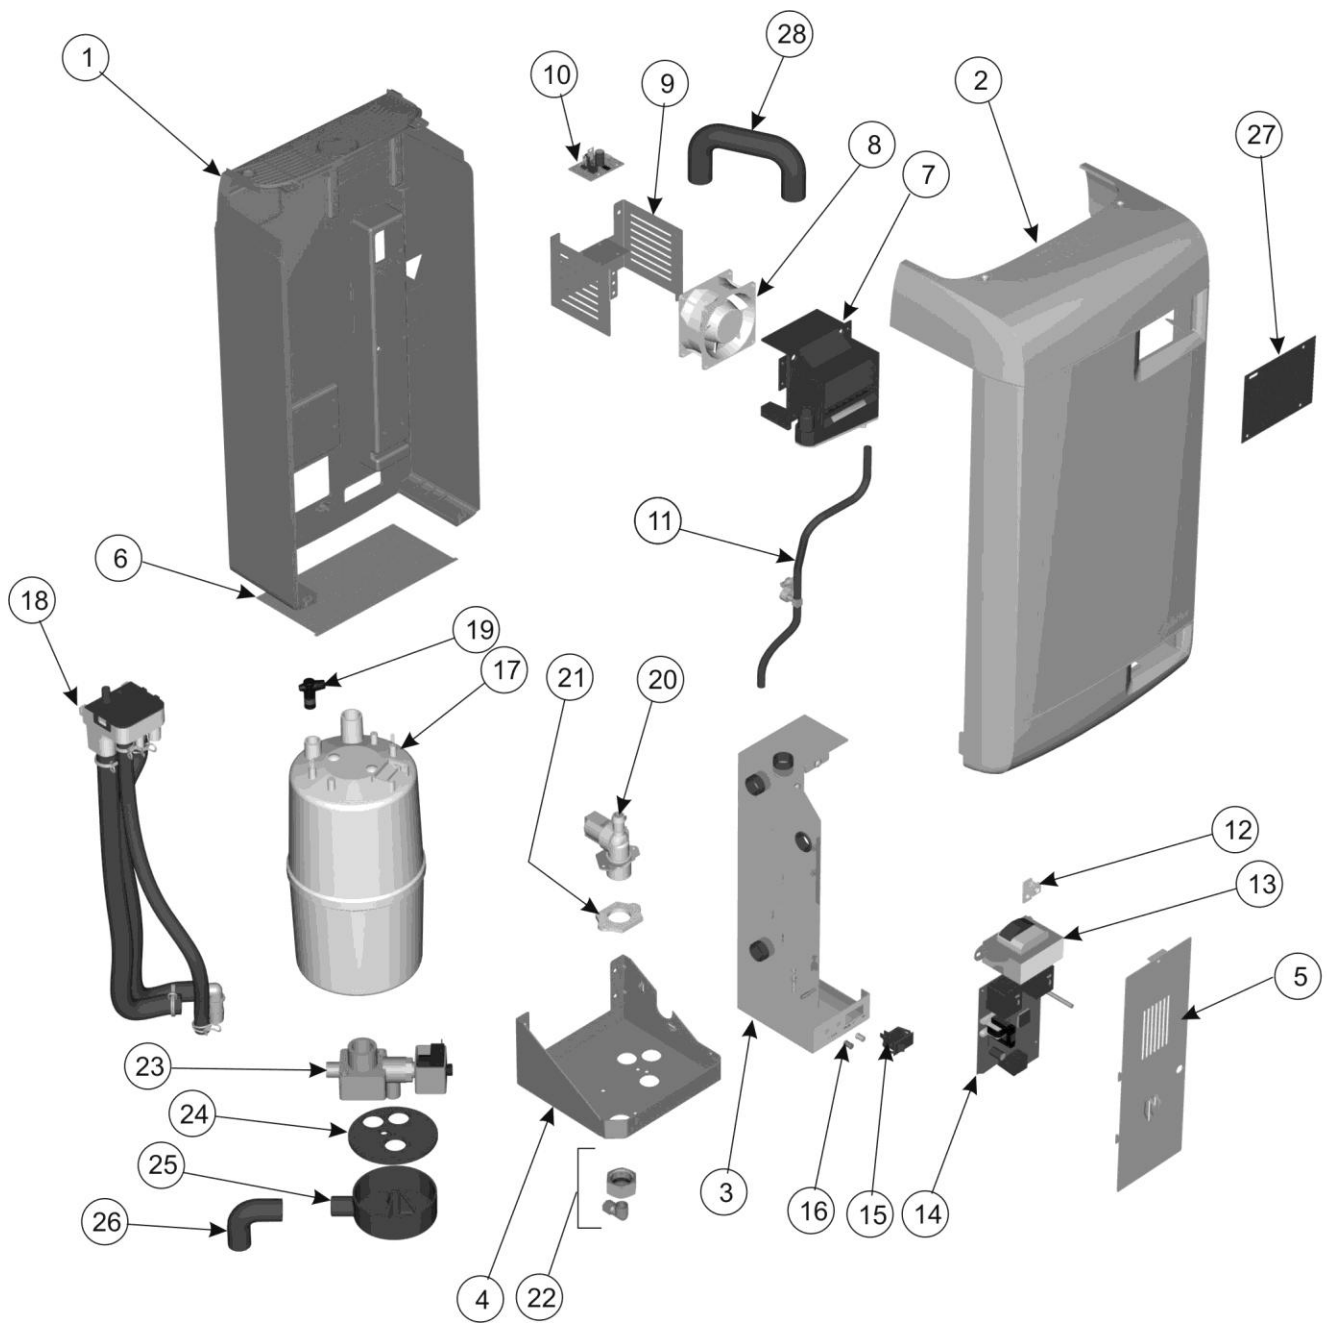

RH Spare Parts

Figure 37: RH Spare parts

Table 9: RH Spare Parts List

Item	Nortec Part No.	Description
1	Reference	Housing, Plastic Back, RH
2	2547403	Housing, Plastic front cover, RH
3	Reference	Cabinet, Electrical Backplate, RH
4	2548001	Cabinet, Drain Pan, RH
5	2548000	Coverplate, Electrical, RH
6	2548313	Cover, bottom, RH
7	2548683	Distributor, Plastic, RH Blower
8	2548314	Fan, 80X80mm Tangential, 24Vdc
9	Reference	Bracket, fan, RH
10	2548008	PWB, Power Supply, RH Blower Pack
11	Contact Factory	Condensate Hose Kit, RH Blower Pack
12	1323020	GROUND CLAMP
13	2547999	Transformer Multi tap 120/208/240 to 24V
14	2549518	PCB RH Duct 10 lbs/hr
	2549519	PCB RH Space 8 lbs/hr
15	1323097	Switch Rocker SPDT 5A-250V
16	1583008	LENS CLEAR 1/4in - LED DISPLAY
17	1519002	Cylinder 202
18	2547963	Fill cup assembly, RH
19	2547964	Cylinder Plug kit, RH
20	1313244	VALVE, FILL ASSLY 005-020 LBS
21	1455000	GASKET FOR FILL THRU CAB
22	1639011	COMP FTTG 1/4in ELBOW ASSLY
23	1456000	VALVE DRAIN 93BEIGE+24V COIL
24	2547997	Gasket, Drain canal, round, RH
25	1102503	Drain Canal Round
26	2547998	Hose, 7/8" drain preformed 90deg, RH
27	2548118	Grill, built in blower, RH
28	2549654	Hose, preformed steam outlet, RH-space